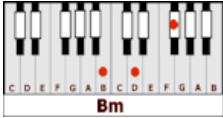

CHEESEBURGER IN PARADISE – Jimmy Buffett (G)

GUITAR / KEYBOARD CHORDS:

Bm = xx4432

A = xo222o

G = 320003

D = xxo232

E = o221oo

INTRO: Bm A Bm G Bm A D