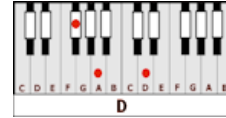

CHEESEBURGER IN PARADISE – Jimmy Buffett (G)

GUITAR / KEYBOARD CHORDS:

Bm = xx4432

A = xo222o

G = 320003

D = xxo232

E = o221oo

INTRO: Bm A Bm G Bm A D